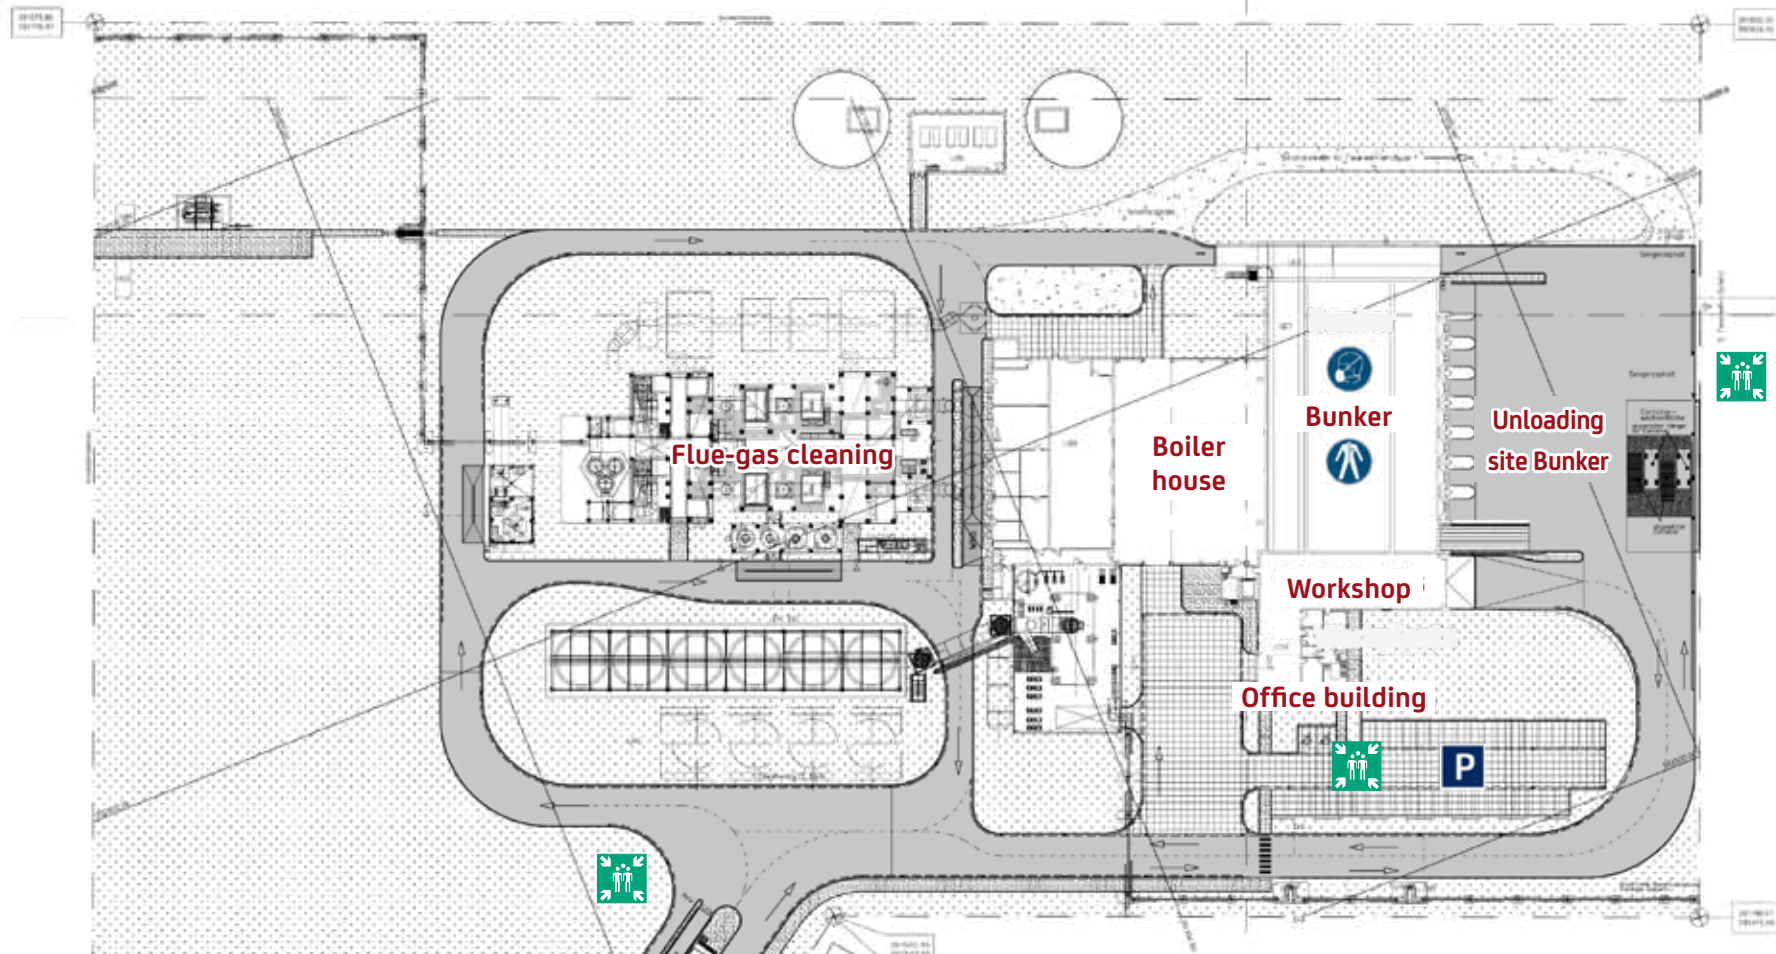

First Aid
Emergency number 333

Do not block doors and extinguishing equipment and keep escape routes clear!

	Muster point		Safety boots
	Dust mask		Helmet compulsory on the entire site
	Protective clothing		Speed limit 15 km/h
	Eye protection		Open flames prohibited